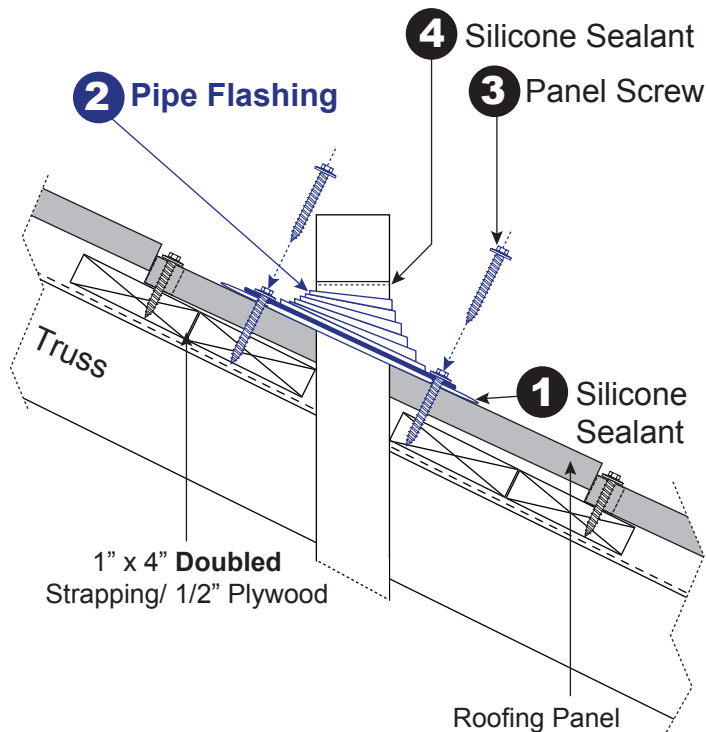

# PIPE FLASHING

Numbers indicate suggested trim assembly sequence. This example is specific to the roof plan and conditions illustrated. The actual sequence may vary based on specific roof plan and conditions.

## Top View

## Side View

**Note:** When using 1" x 4" strapping be sure to double up around the pipe.

73000 Airport Line  
R.R #2, Box 137  
Hensall, Ontario  
N0M 1X0

Fax: (519) 263-3108  
Phone: (519)-263-3107  
Toll Free: 1-888-763-7779  
www.easybuildingproducts.ca