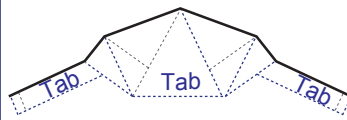

R-50 Ridge Cap:

R-50 Ridge Cap End Flange:

Front View

Top View

O-5 Ridge Cap:

O-5 Ridge Cap End Flange:

Front View

Top View

E-5 Ridge Cap:

E-5 Ridge Cap End Flange:

Front View

Top View

73000 Airport Line
R.R #2, Box 137
Hensall, Ontario
N0M 1X0

Fax: (519) 263-3108
Phone: (519)-263-3107
Toll Free: 1-888-763-7779
www.easybuildingproducts.ca