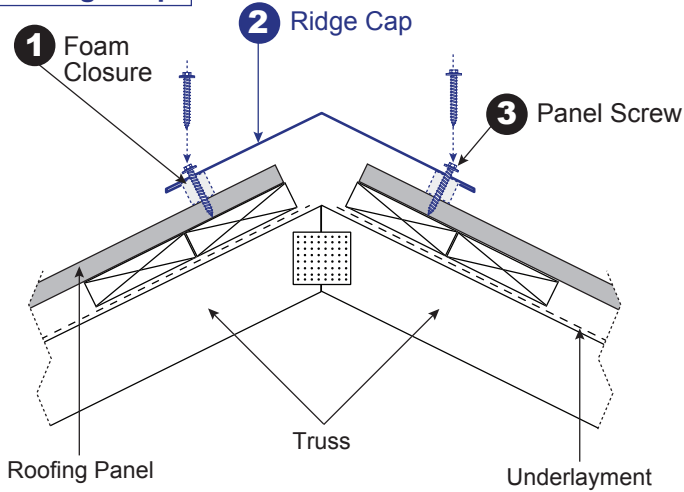

73000 Airport Line
 R.R #2, Box 137
 Hensall, Ontario
 N0M 1X0

Fax: (519) 263-3108
 Phone: (519)-263-3107
 Toll Free: 1-888-763-7779
www.easybuildingproducts.ca

RIDGE CAP END FLANGE

Numbers indicate suggested trim assembly sequence. This example is specific to the roof plan and conditions illustrated. The actual sequence may vary based on specific roof plan and conditions.

R-50 Ridge Cap:

R-50 Ridge Cap End Flange:

Front View

Top View

O-5 Ridge Cap:

O-5 Ridge Cap End Flange:

Front View

Top View