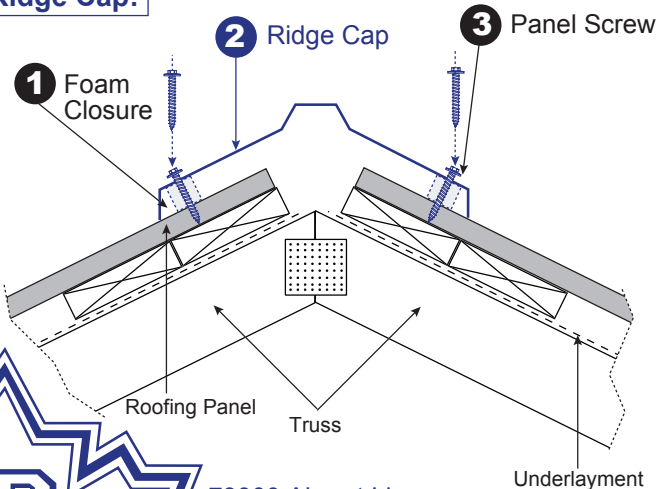

R-50 Ridge Cap:

R-50 Ridge Cap End Flange:

Front View

Top View

O-5 Ridge Cap:

O-5 Ridge Cap End Flange:

Front View

Top View

E-5 Ridge Cap:

E-5 Ridge Cap End Flange:

Front View

Top View

73000 Airport Line
R.R #2, Box 137
Hensall, Ontario
N0M 1X0

Fax: (519) 263-3108
Phone: (519)-263-3107
Toll Free: 1-888-763-7779
www.easybuildingproducts.ca