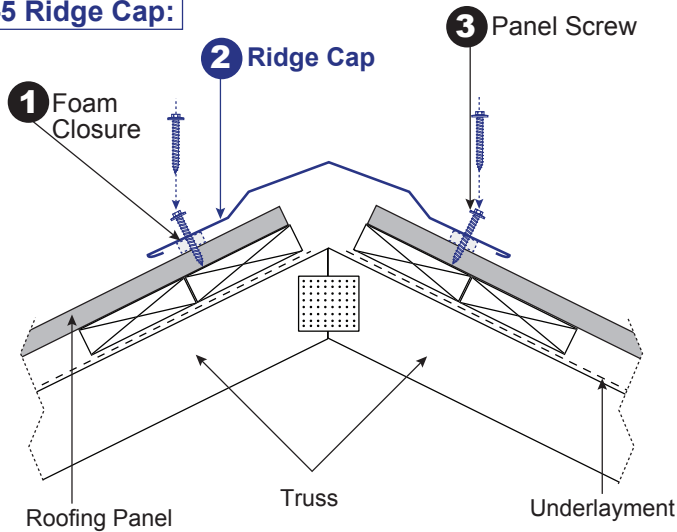

R-50 Ridge Cap:

R-50 Ridge Cap End Flange:

Front View

Top View

O-5 Ridge Cap:

O-5 Ridge Cap End Flange:

Front View

Top View

E-5 Ridge Cap:

E-5 Ridge Cap End Flange:

Front View

Top View

73000 Airport Line
R.R #2, Box 137
Hensall, Ontario
N0M 1X0

Fax: (519) 263-3108
Phone: (519)-263-3107
Toll Free: 1-888-763-7779
www.easybuildingproducts.ca