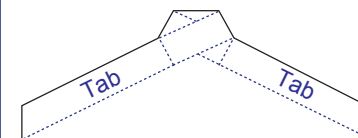

R-50 Ridge Cap:

R-50 Ridge Cap End Flange:

Front View

Top View

O-5 Ridge Cap:

O-5 Ridge Cap End Flange:

Front View

Top View

E-5 Ridge Cap:

E-5 Ridge Cap End Flange:

Front View

Top View

73000 Airport Line
R.R #2, Box 137
Hensall, Ontario
N0M 1X0

Fax: (519) 263-3108
Phone: (519)-263-3107
Toll Free: 1-888-763-7779
www.easybuildingproducts.ca