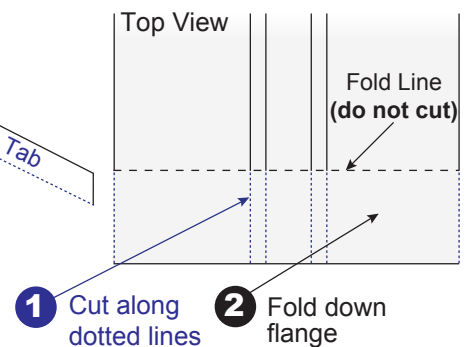

R-50 Ridge Cap:

R-50 Ridge Cap End Flange:

Front View

Top View

O-5 Ridge Cap:

O-5 Ridge Cap End Flange:

Front View

Top View

E-5 Ridge Cap:

E-5 Ridge Cap End Flange:

Front View

Top View

73000 Airport Line
R.R #2, Box 137
Hensall, Ontario
N0M 1X0

Fax: (519) 263-3108
Phone: (519)-263-3107
Toll Free: 1-888-763-7779
www.easybuildingproducts.ca