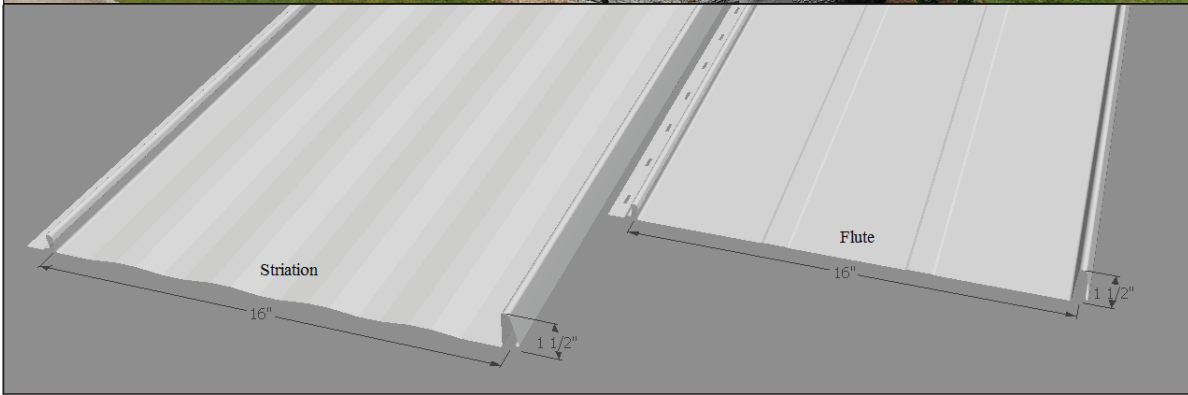

MECHANICAL AND SNAP-LOCK STANDING SEAM

Snap-Lock Standing Seam metal roofing includes a hidden fastener strip. **Mechanically Seamed Standing Seam** roofing involves metal panels with edges designed to interlock and lock together, using concealed clips and a mechanical sealer. Both systems create a weather-tight seal. These Standing Seam panels have a tall 1.5 inch rib height and are available in 16 inch wide panels with 2 different profiles; Striation Rib or Fluted Rib. Snap-Lock Standing Seam is made out of a sturdy and durable **26 gauge** metal.

- Bottom edge panel notching available
- Minimum sheet length is 36"
- More colour options available

“Working Hard For Your Success”

73000 Airport Line, P.O. Box 137 Hensall, Ontario N0M 1X0

Phone: 519-263-3107 Toll Free: 1-888-763-7779 Fax: 519-263-3108 www.easybuildingproducts.ca